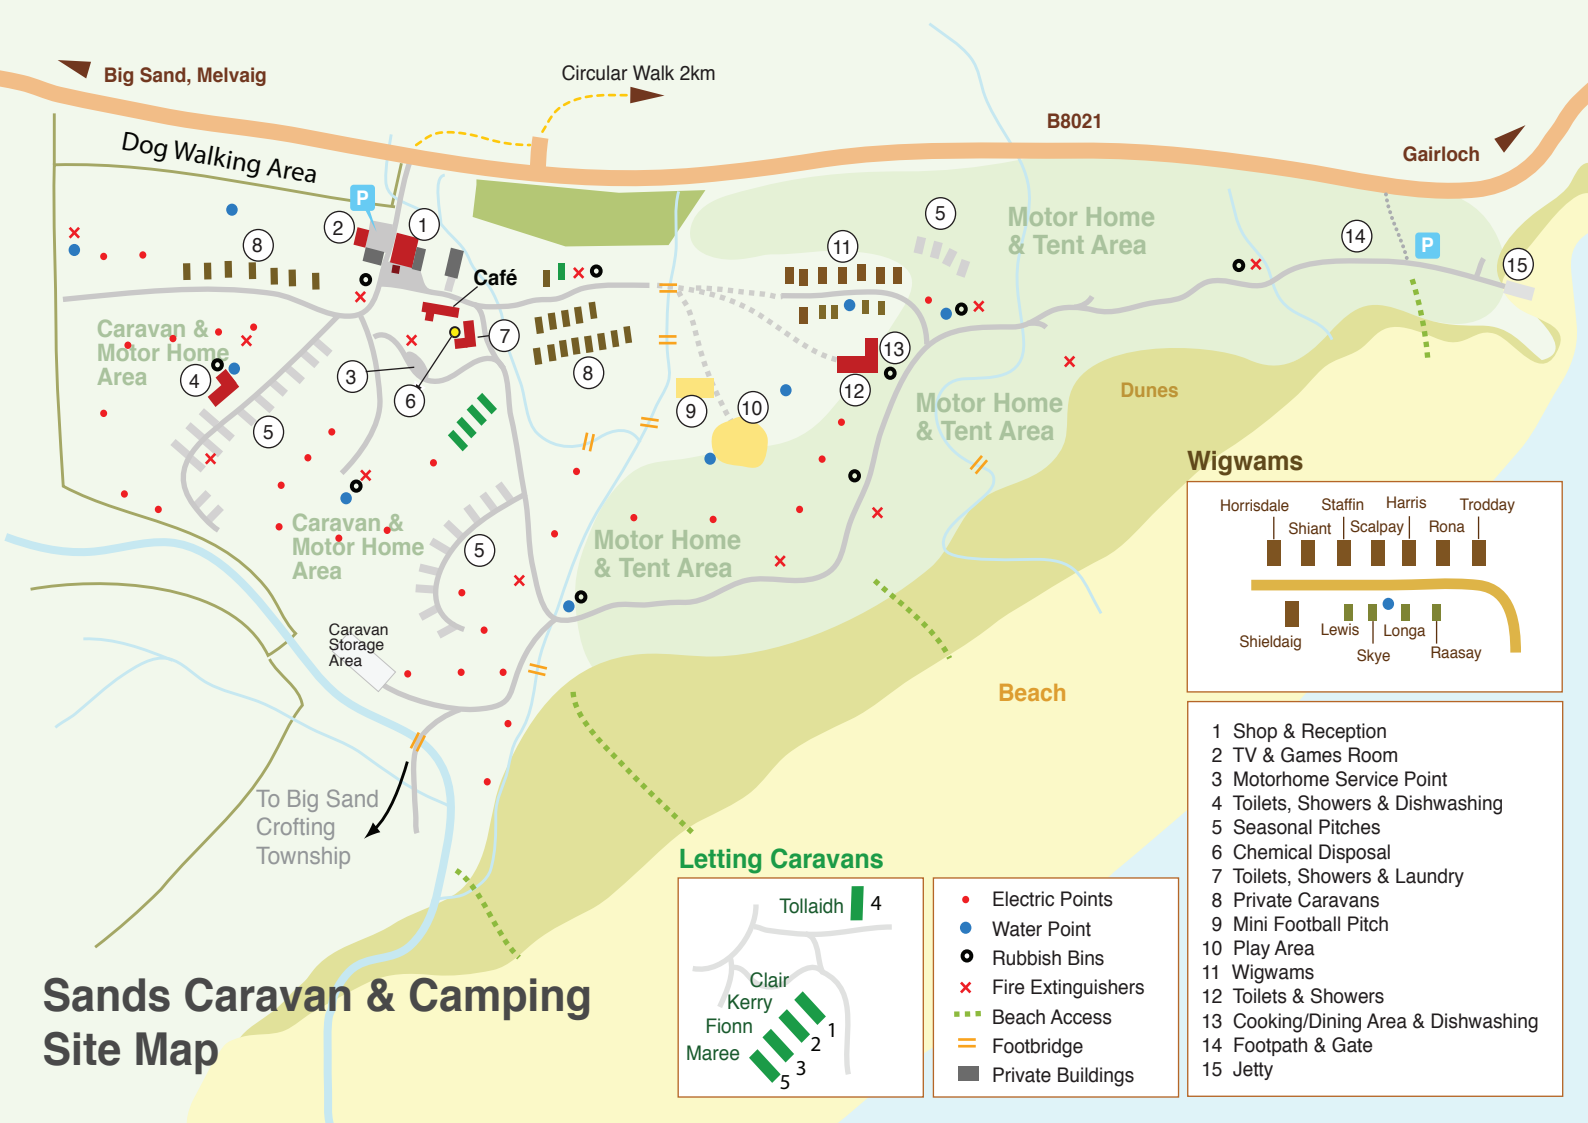

Sands Caravan & Camping Site Map

Big Sand, Melvaig

Circular Walk 2km

B8021

Gairloch

Dog Walking Area

Motor Home & Tent Area

Caravan & Motor Home Area

Motor Home & Tent Area

Motor Home & Tent Area

Dunes

Wigwams

Caravan & Motor Home Area

Caravan Storage Area

Beach

To Big Sand Crofting Township

Letting Caravans

- 1 Shop & Reception
- 2 TV & Games Room
- 3 Motorhome Service Point
- 4 Toilets, Showers & Dishwashing
- 5 Seasonal Pitches
- 6 Chemical Disposal
- 7 Toilets, Showers & Laundry
- 8 Private Caravans
- 9 Mini Football Pitch
- 10 Play Area
- 11 Wigwams
- 12 Toilets & Showers
- 13 Cooking/Dining Area & Dishwashing
- 14 Footpath & Gate
- 15 Jetty

- Electric Points
- Water Point
- Rubbish Bins
- × Fire Extinguishers
- Beach Access
- == Footbridge
- Private Buildings