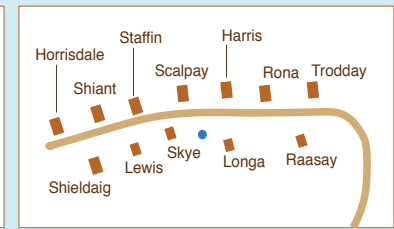

To Big Sand Crofting Township

Beach

Letting Caravans

Camping Pods

Sands Caravan & Camping Site Map

Map symbols

- Wetsuit wash & Dog wash
- ▼ Grey waste disposal point
- Electric point
- Drinking water point
- Refuse bins
- ✕ Fire extinguishers
- ⋯ Beach access
- Footbridge
- ▭ Private buildings
- ▭ Seasonal pitches
- Hard stand pitches